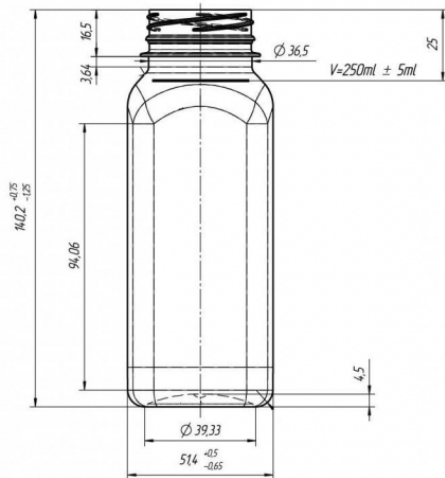

Bella 250

General info

Item no. (SKU):	LS1040819102
Family / Range:	Bella
Capacity:	250ml
Neck:	38mm 3-Start
Weight:	21
Shape:	Square
Material:	PET
Colour:	All Colours Available
Print Areas:	N/A
Country of Origin:	Lithuania

Packaging Info

Packed in Boxes

Box Dimensions (mm):	594 x 394 x 448
Quantity per box (pcs):	200
Boxes per pallet (pcs):	20
Quantity per pallet (pcs):	4000
Net weight (kg):	84
Gross weight (kg):	106
Pallet height (mm):	2400

Packed in PE bags on trays (Full pallet)

Tray dimensions (mm):	1200 x 800 x 50
Quantity per tray (pcs):	300
Quantity per PE bag (pcs):	150
PE bags per tray (pcs):	2
Trays per pallet (pcs):	16
Quantity per pallet (pcs):	4800
Net weight (kg):	101
Gross weight (kg):	127
Pallet height (mm):	2400